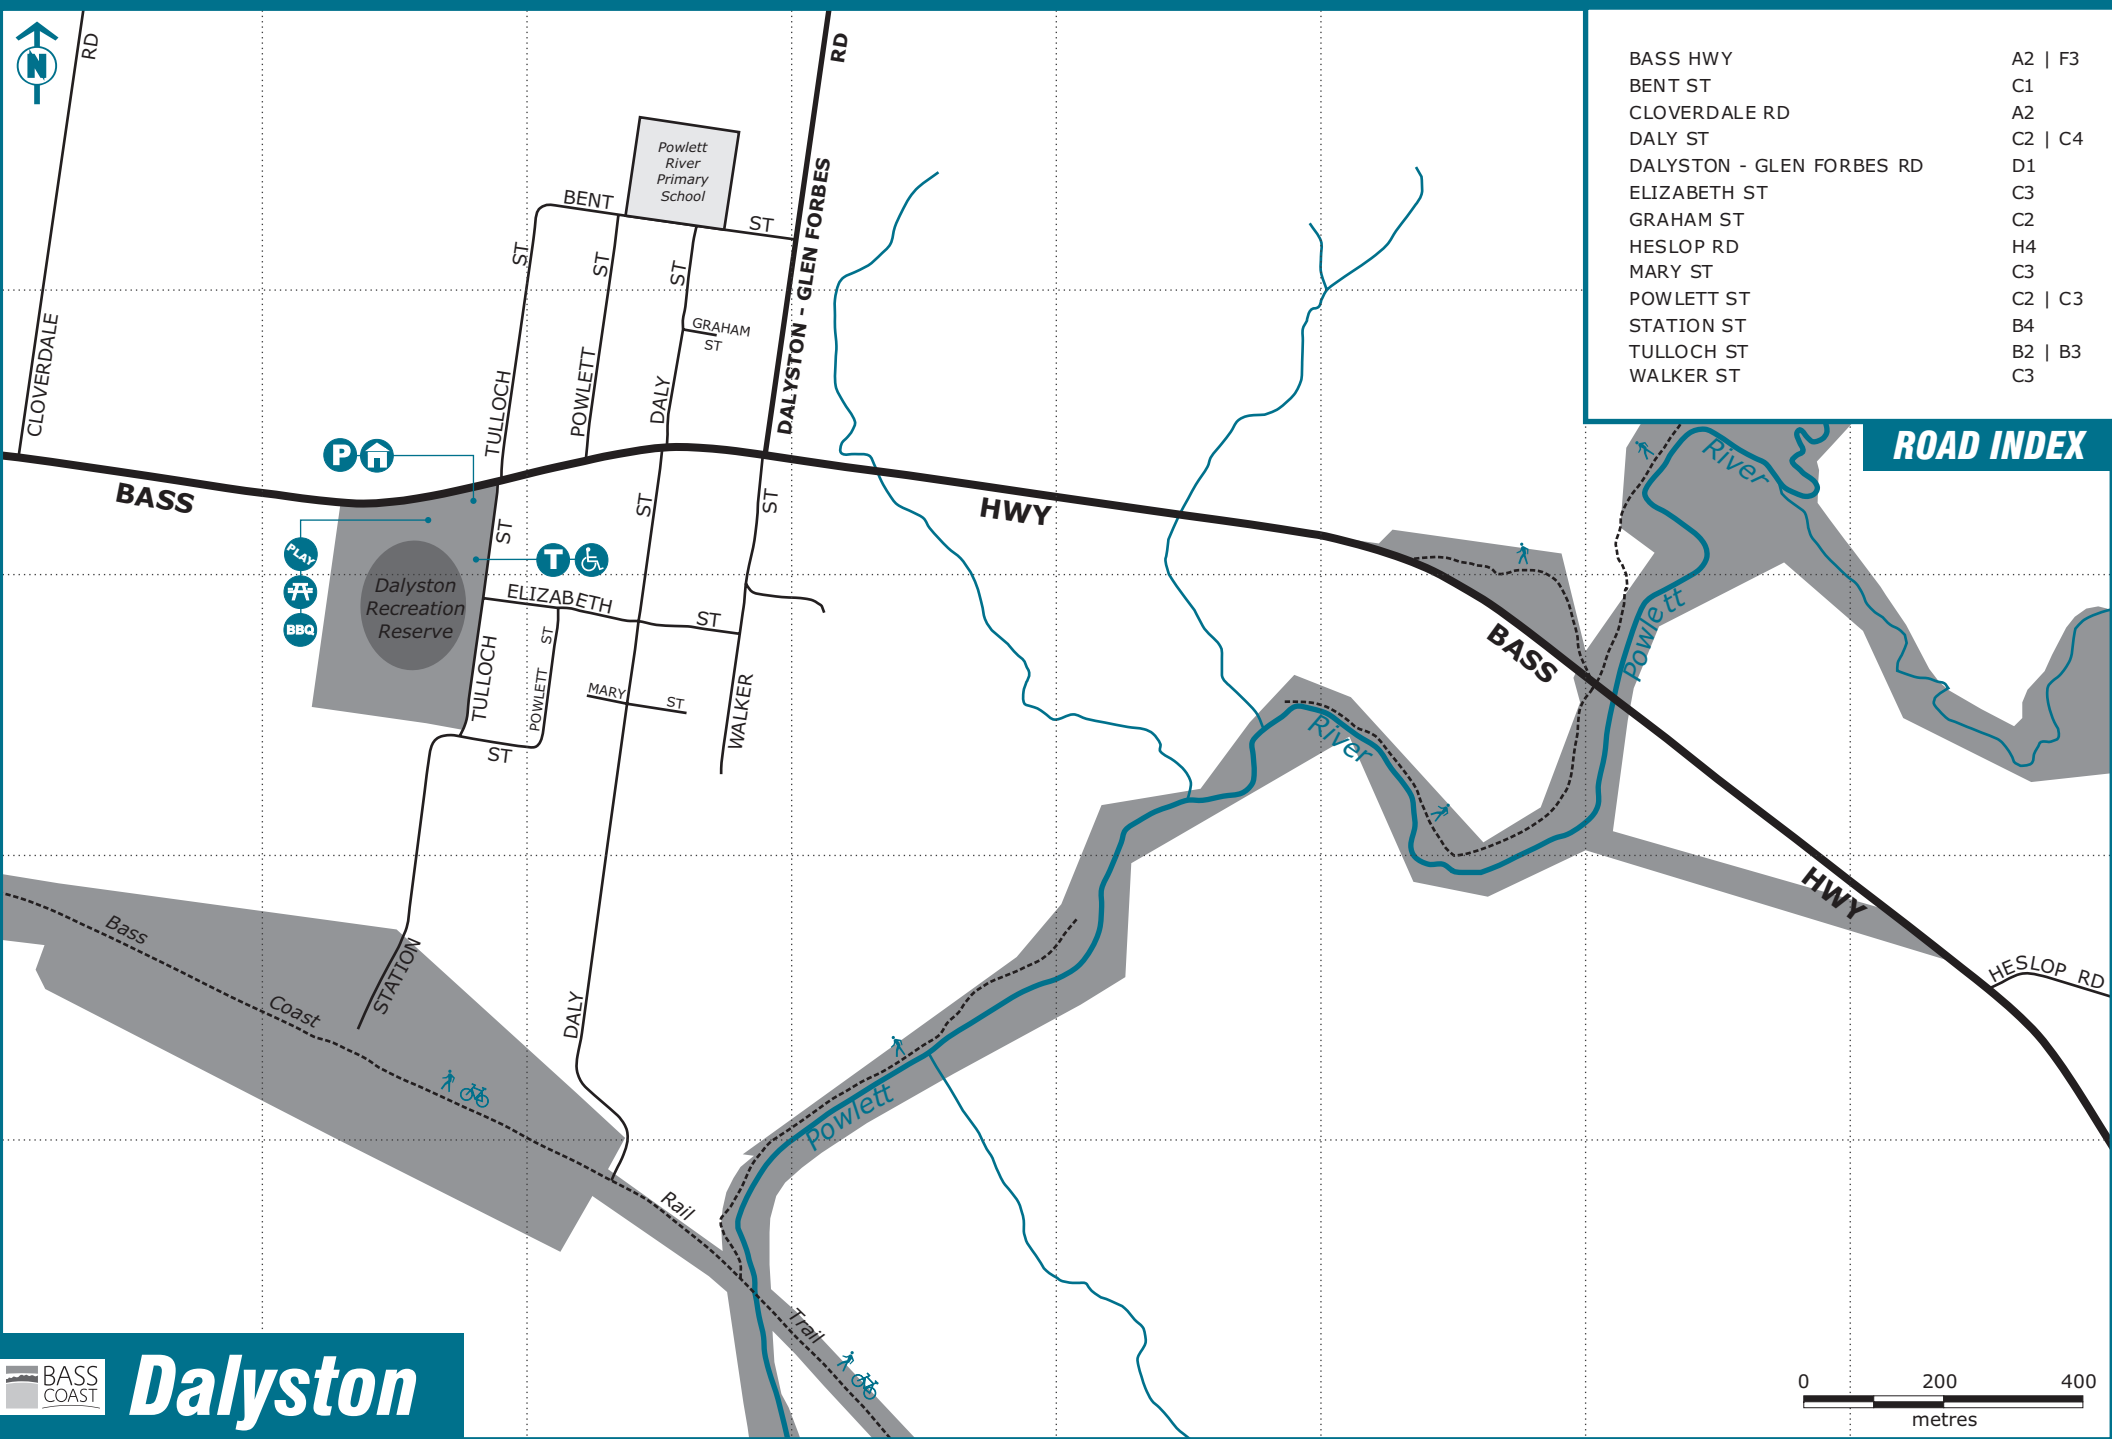

1
2
3
4
5

A B C D E F G H

BASS HWY	A2 F3
BENT ST	C1
CLOVERDALE RD	A2
DALY ST	C2 C4
DALYSTON - GLEN FORBES RD	D1
ELIZABETH ST	C3
GRAHAM ST	C2
HESLOP RD	H4
MARY ST	C3
POWLETT ST	C2 C3
STATION ST	B4
TULLOCH ST	B2 B3
WALKER ST	C3

ROAD INDEX

Dalyston

A B C D E F G H

+ Original cartographic data supplied by Bass Coast Shire, 2008 + Particular attention has been taken to ensure accuracy of publication, Bass Coast Shire & publishers DO NOT accept responsibility of any errors / omissions + TUSH / OINK