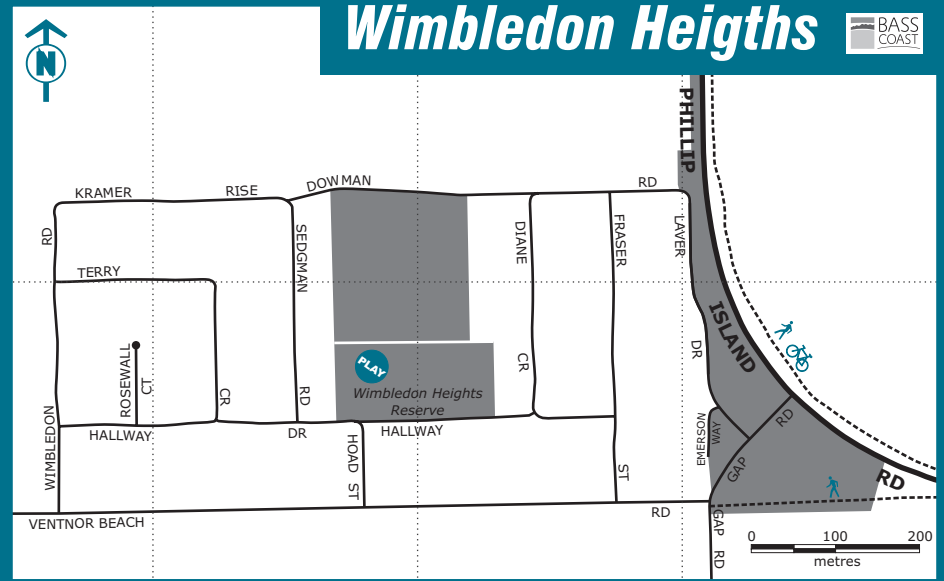

Sunset Strip

Wimbledon Heights

1
2
3
4
5

1
2
3
4
5

Smiths Beach

A B C D E F G H

+ Original cartographic data supplied by Bass Coast Shire, 2008 + Particular attention has been taken to ensure accuracy of publication, Bass Coast Shire & publishers DO NOT accept responsibility of any errors / omissions + TUSH / OINK

Smiths Beach + Sunset Strip + Wimbleton Heights

Road Index

Smiths Beach

BACK BEACH RD	A2
BARRAMUNDI AV	C4
BEACH ST	B4
BEACHCOMBER AV	A4
BERNARD CT	C3
CALIFORNIA DR	B3
DOLPHIN DR	C4
EVENGLOW CT	C3
FLORIDA AV	A4
GILMORE ST	C3
GRAYDEN CT	C4
HOLLYWOOD CR	B4
HONOLULU AV	B3
MARLIN ST	A4 C4
MIAMI CT	B4
MILLS CT	C5
MURRAY ST	C4
NAPOLI CT	B3
SMITHS BEACH RD	C1 C4
WAIKIKI CR	A5 B4

Sunset Strip

GOLDEN CT	D2
SUNSET DR	D2
ROGERSON RD	E1
HAPPY VALLEY DR	E1
GALLEON CR	E2
BERMAGUI CR	E2
SAN REMO CR	E2
BACK BEACH RD	E3
CLIPPER CR	F2
SUN CT	F2
PANORAMA AV	F2
SALTWATER PL	F3
VISION CCT	G3
PHILLIP ISLAND RD	F1

Wimbleton Heights

DIANE CR	G4
DOWMAN RD	F4
EMERSON WAY	G5
FRASER ST	G4
GAP RD	G5
HALLWAY DR	E5 F5
HOAD ST	F5
KRAMER RISE	E4
LAVER DR	G4
PHILLIP ISLAND RD	G4
ROSEWALL CT	E5
SEDGMAN RD	F4
TERRY CR	E4
VENTNOR BEACH RD	E5
WIMBLETON RED	E5