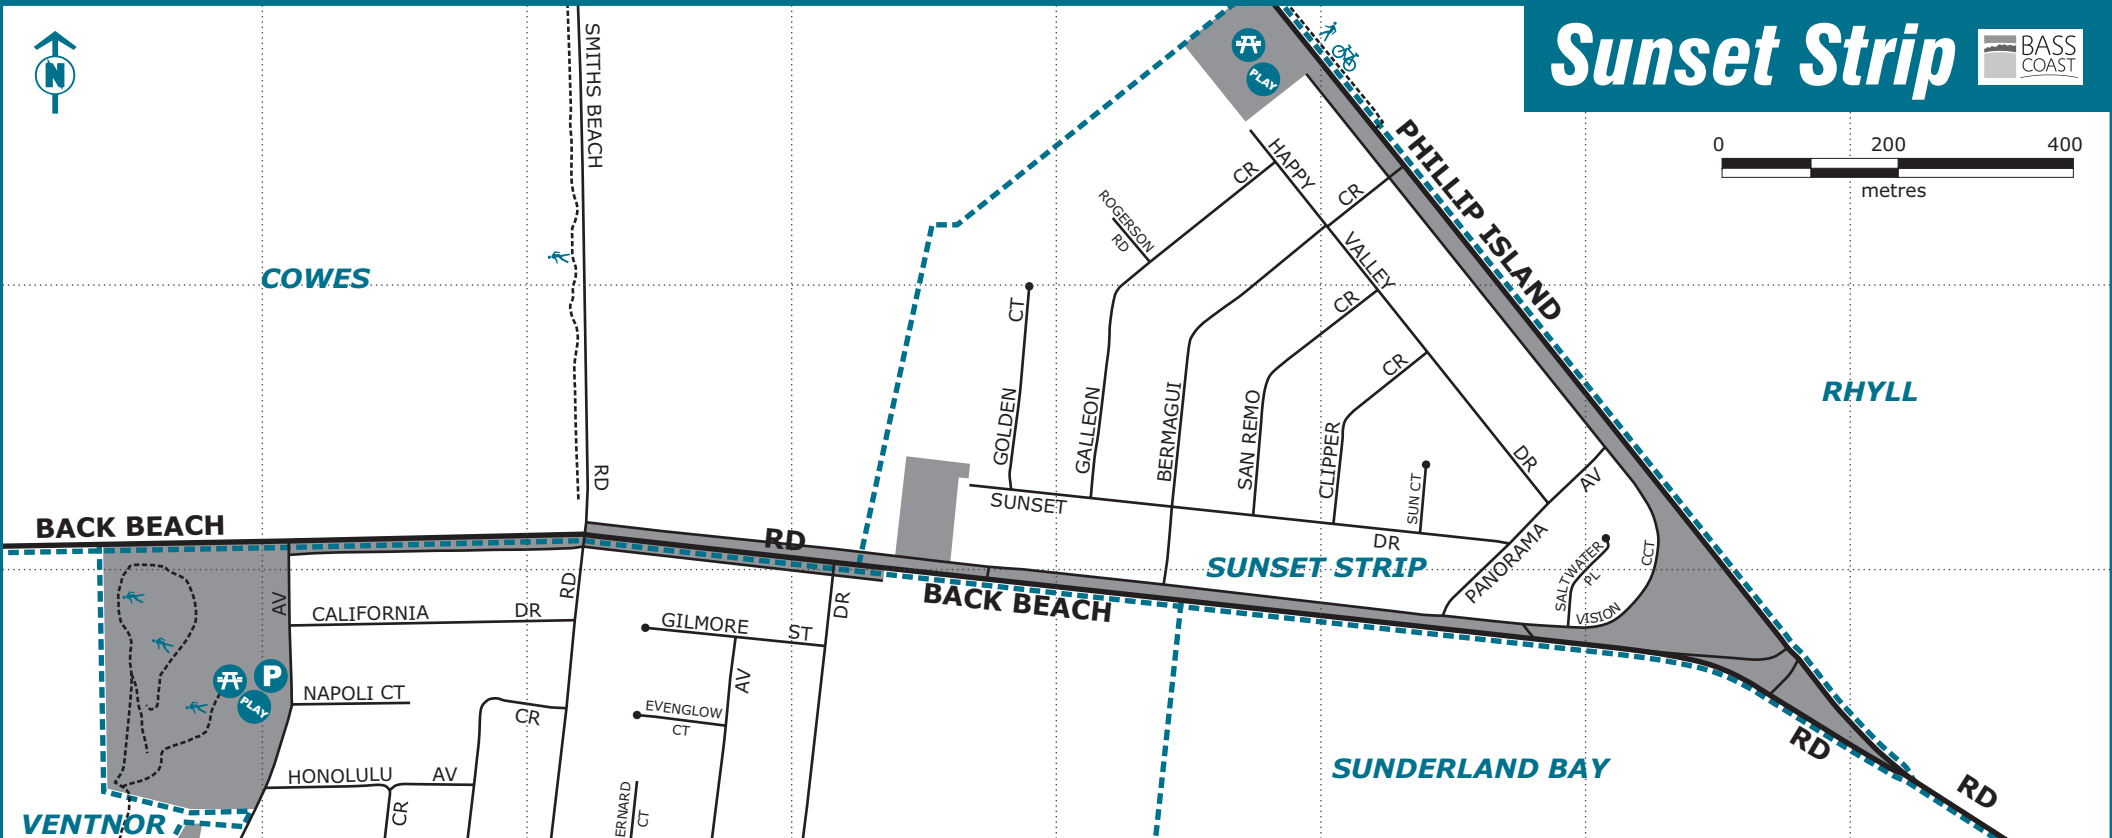

Sunset Strip

Wimbledon Heights

1
2
3
4
5

1
2
3
4
5

Smiths Beach

A B C D E F G H

+ Original cartographic data supplied by Bass Coast Shire, 2008 + Particular attention has been taken to ensure accuracy of publication, Bass Coast Shire & publishers DO NOT accept responsibility of any errors / omissions + TUSH / OINK

Smiths Beach + Sunset Strip + Wimbleton Heights

Road Index

Smiths Beach

BACK BEACH RD	A2
BARRAMUNDI AV	C4
BEACH ST	B4
BEACHCOMBER AV	A4
BERNARD CT	C3
CALIFORNIA DR	B3
DOLPHIN DR	C4
EVENGLOW CT	C3
FLORIDA AV	A4
GILMORE ST	C3
GRAYDEN CT	C4
HOLLYWOOD CR	B4
HONOLULU AV	B3
MARLIN ST	A4 C4
MIAMI CT	B4
MILLS CT	C5
MURRAY ST	C4
NAPOLI CT	B3
SMITHS BEACH RD	C1 C4
WAIKIKI CR	A5 B4

Sunset Strip

GOLDEN CT	D2
SUNSET DR	D2
ROGERSON RD	E1
HAPPY VALLEY DR	E1
GALLEON CR	E2
BERMAGUI CR	E2
SAN REMO CR	E2
BACK BEACH RD	E3
CLIPPER CR	F2
SUN CT	F2
PANORAMA AV	F2
SALTWATER PL	F3
VISION CCT	G3
PHILLIP ISLAND RD	F1

Wimbleton Heights

DIANE CR	G4
DOWMAN RD	F4
EMERSON WAY	G5
FRASER ST	G4
GAP RD	G5
HALLWAY DR	E5 F5
HOAD ST	F5
KRAMER RISE	E4
LAVER DR	G4
PHILLIP ISLAND RD	G4
ROSEWALL CT	E5
SEDGMAN RD	F4
TERRY CR	E4
VENTNOR BEACH RD	E5
WIMBLETON RED	E5